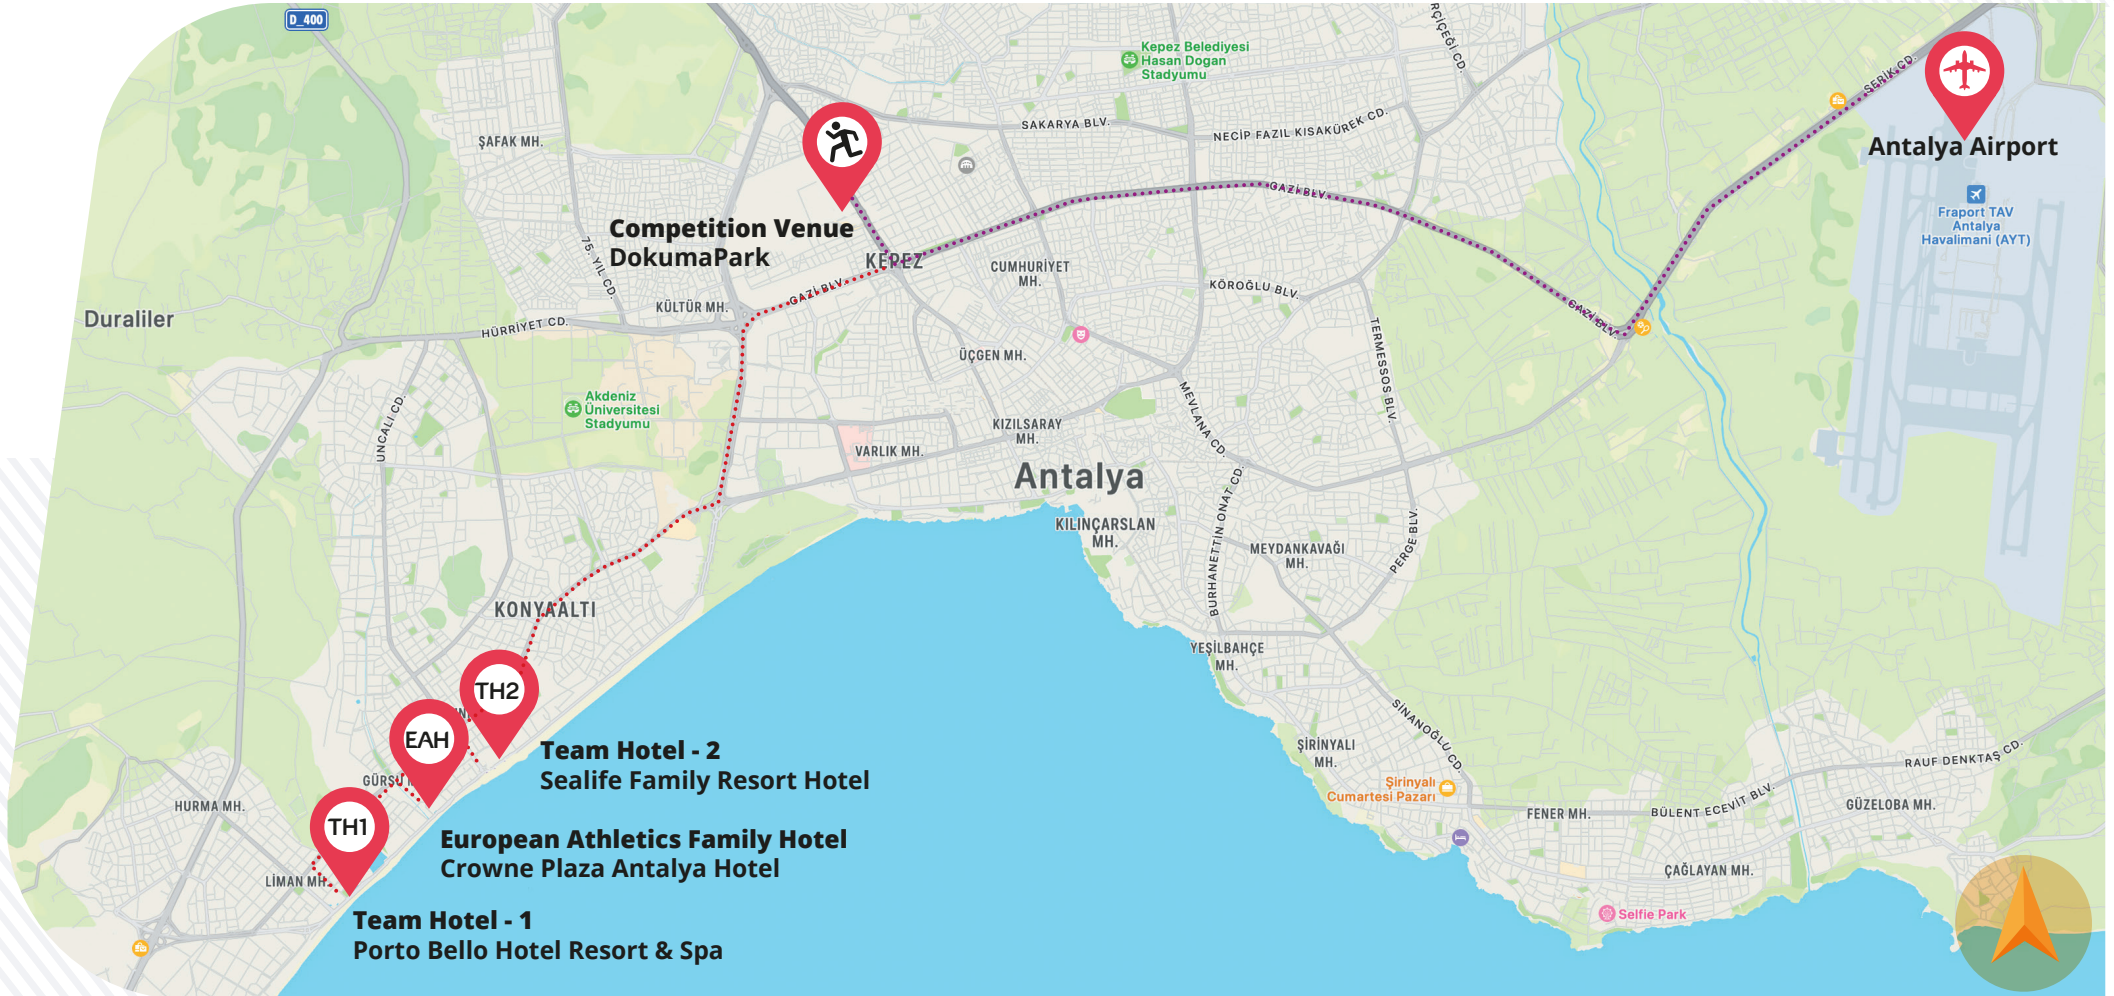

CITY MAP WITH OFFICIAL HOTELS & CHAMPIONSHIPS SITES

EUROPEAN
ATHLETICS

SPAR

CROSS COUNTRY
CHAMPIONSHIPS

Antalya 2024

TH1

Team Hotel - 1

Porto Bello Hotel Resort & Spa → DokumaPark

🚗 10,5 Km (18 min.)

Antalya Airport → Porto Bello Hotel Resort & Spa

🚗 26,4 Km (34 min.)

TH2

Team Hotel - 2

Sealife Family Resort Hotel → DokumaPark

🚗 8,9 Km (17 min.)

Antalya Airport → Sealife Family Resort Hotel

🚗 24 Km (31 min.)

EAH

European Athletics Family Hotel

Crowne Plaza Antalya Hotel → DokumaPark

🚗 9,4 Km (16 min.)

Antalya Airport → Crowne Plaza Antalya Hotel

🚗 24,6 Km (33 min.)